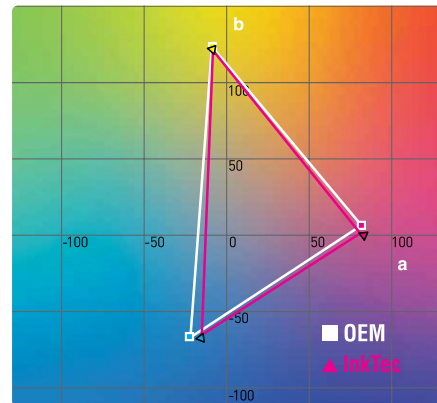

PowerChrome K3 Pigment Inks

PowerChrome K3 Ink Technical Data

EKI Tech. Data_121029

General Information

InkTec's PowerChrome K3 ink has four different blacks. It allows customers in photo printing business to have higher printing quality output of images when printing in black & white.

In addition, the new vivid magenta and vivid light magenta provide wider colour gamut compared with its counterparts on the market. PowerChrome K3 has also fast drying time on various media and is suitable for fast printing mode.

Users experience a more realistic and brighter images with InkTec PowerChrome K3 ink.

Wider Colour Gamut

- High Density pigments for extremely wide colour gamut
- Very similar colour gamut to OEM

OPTION

Printer	EPSON PX-7550
Resolution	720 X 720 dpi
Rip	Photoprinter server Pro 6.1
Profile	Non-Profile
Media	EPSON Premium Glossy PhotoPaper (S041638)