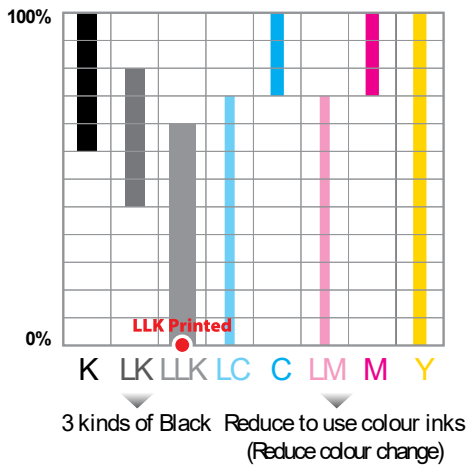

PowerChrome Pigment K3 Ink