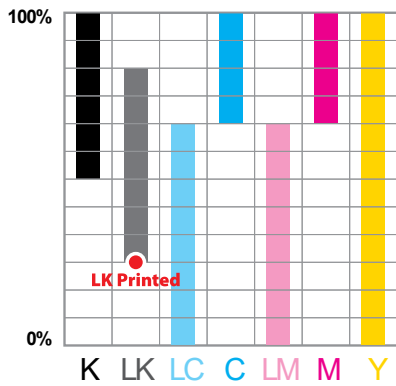

Significantly Improved Gray Balance While Eliminating Colour Casts

- Outstanding highlight-to-shadow grayscale accuracy for a smoother tonal range
- Virtually eliminating any bronzing of the basic pigment chemistry

PowerChrome Pigment Ink