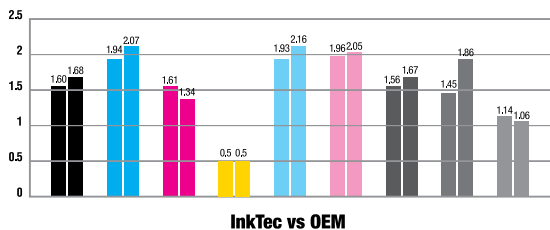

Wider Colour Gamut

- High Density pigments for extremely wide colour gamut
- Very similar colour gamut to OEM

OPTION

Printer	EPSON PX-7550
Resolution	720 X 720 dpi
Rip	Photoprinter server Pro 6.1
Profile	Non-Profile
Media	EPSON Premium Glossy PhotoPaper (S041638)